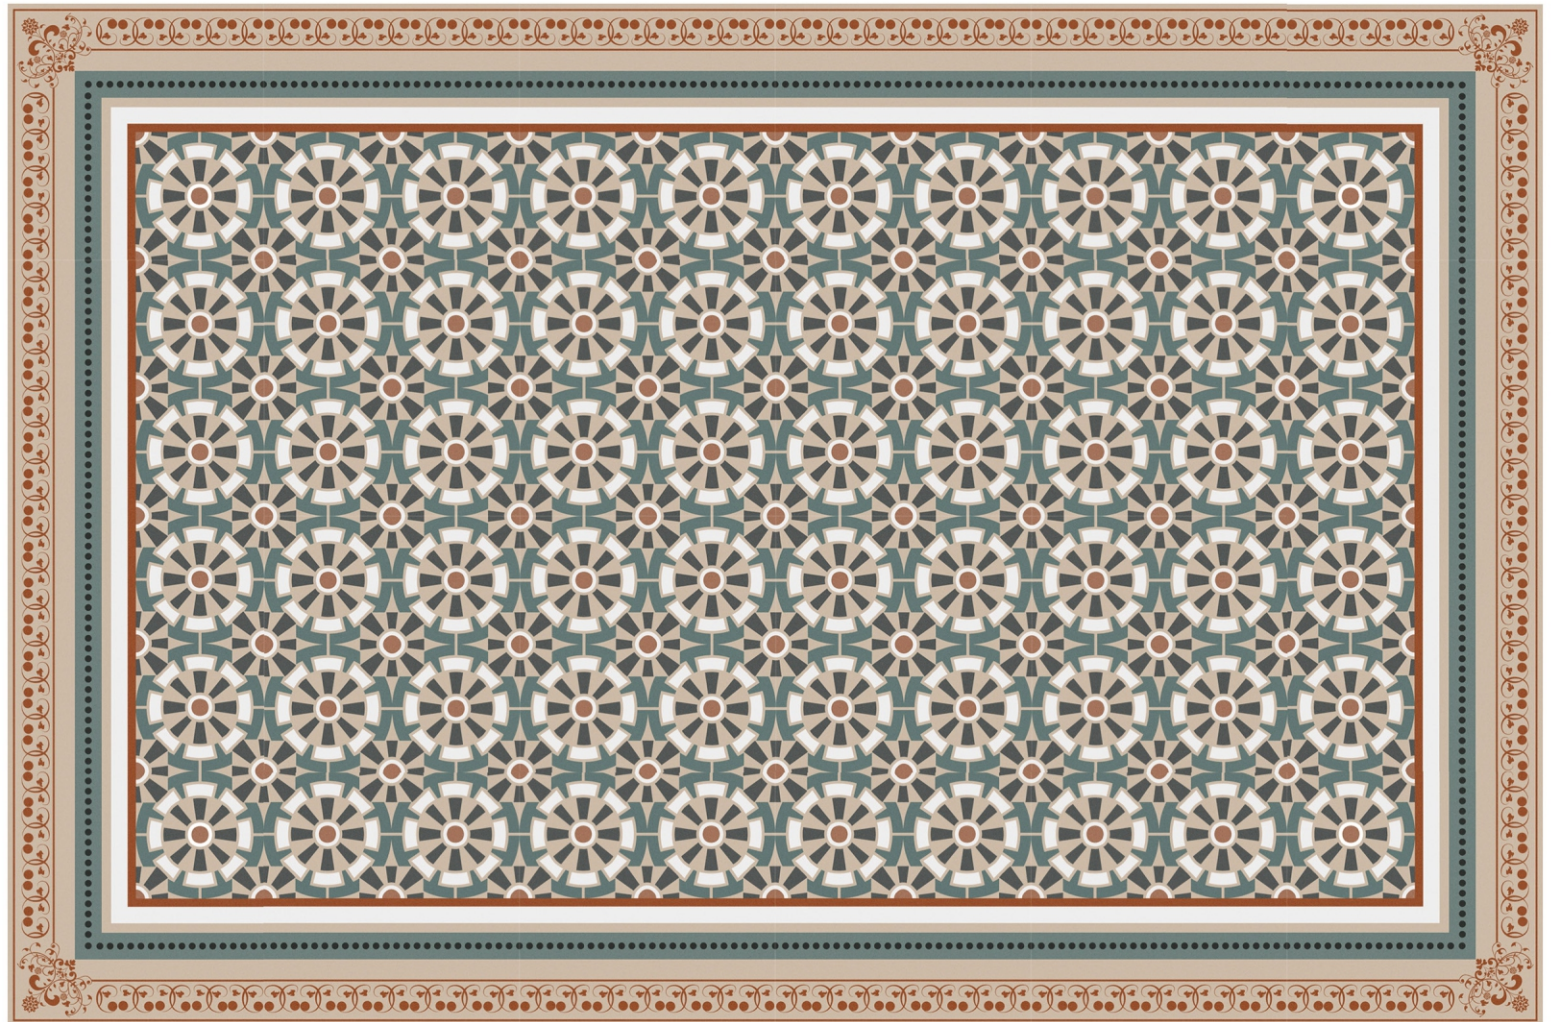

CP-21

A - CORNER
B - BORDER
C - CARPET