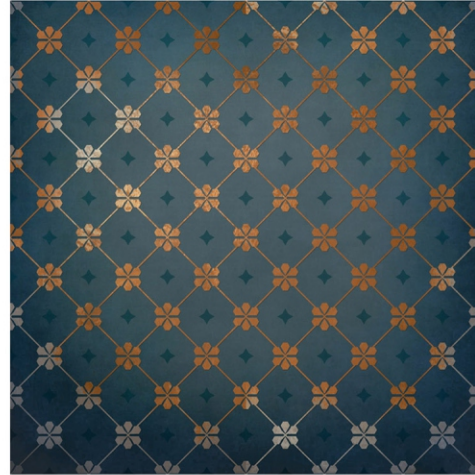

300x300mm
WALL TILES

FINISH
Matt

4 RANDOM

MC-13