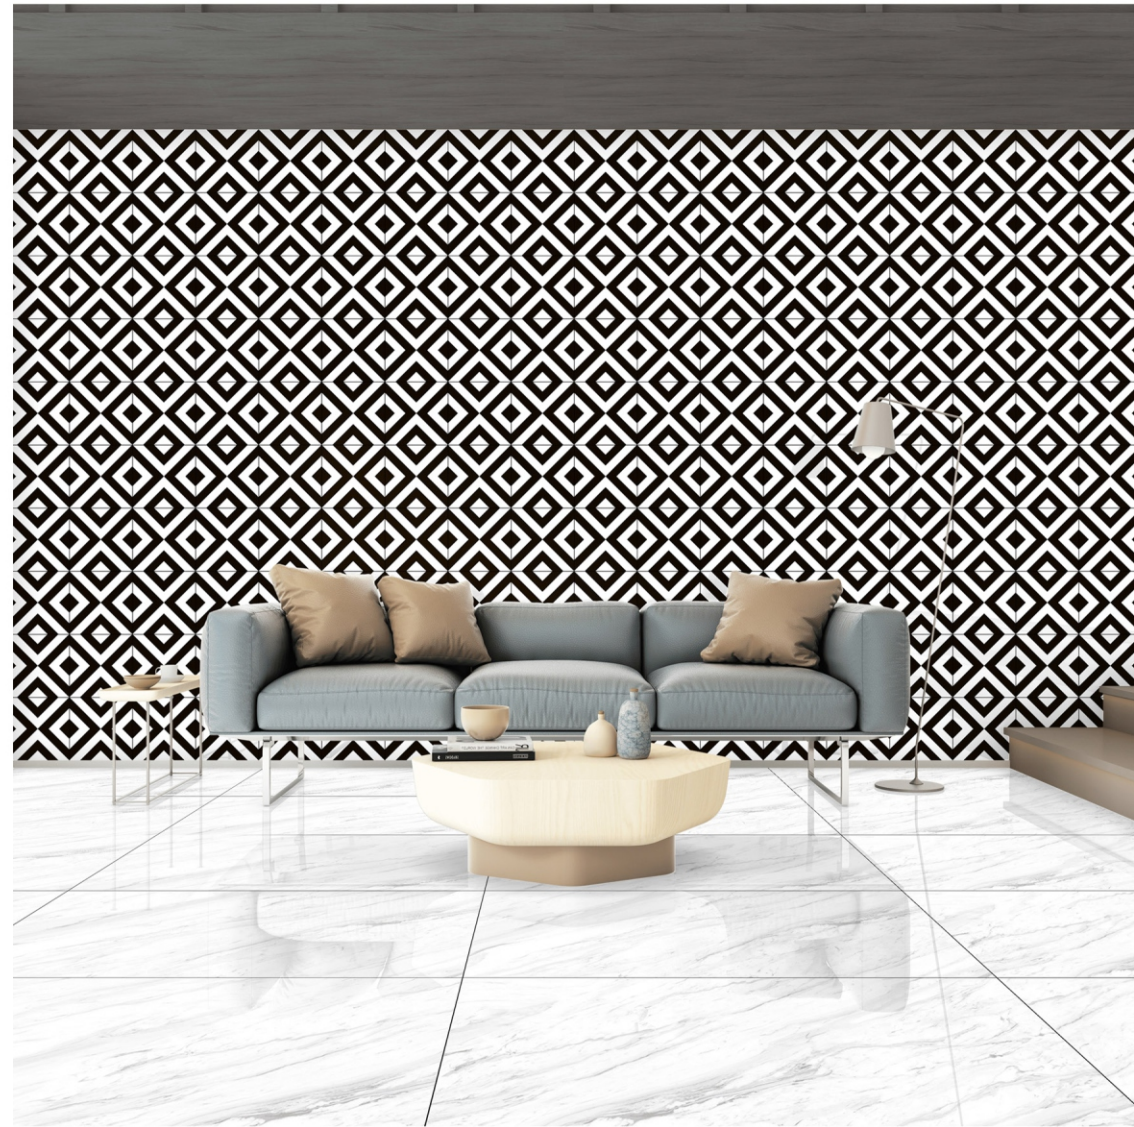

300x300mm
WALL TILES

FINISH
Matt

MOLTERA[®]
WALL, FLOOR & VITRIFIED TILES

NF-04

300x300mm
WALL TILES

FINISH
Matt

MOLTERA[®]
WALL, FLOOR & VITRIFIED TILES

300x300mm
WALL TILES